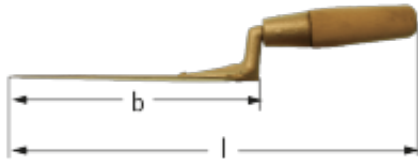

Trowel, bricklayer's

Part-No.	G	L	A X B
NM1321A	475	335	130x215
NM1428A	615	360	140 x 280

Legend

Part-No.	Part number
G	Weight in grams
L	Length