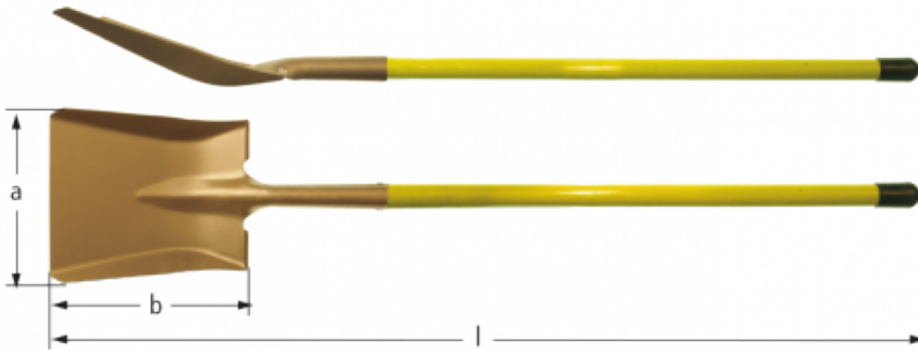

Shovel, square edge

Part-No.	G	L	A X B
NS8200	2250	1500	230 x 280

Legend

Part-No.	Part number
G	Weight in grams
L	Length