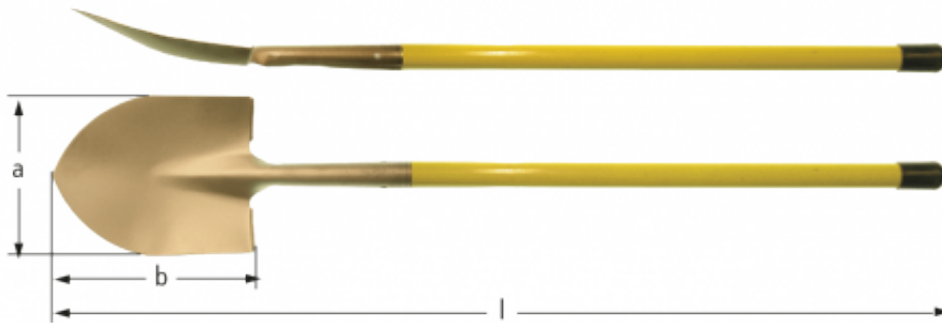

## Shovel, round point

Part-No.	G	L	A X B
NS8100	2230	1500	230 x 280

## Legend

Part-No.	Part number
G	Weight in grams
L	Length