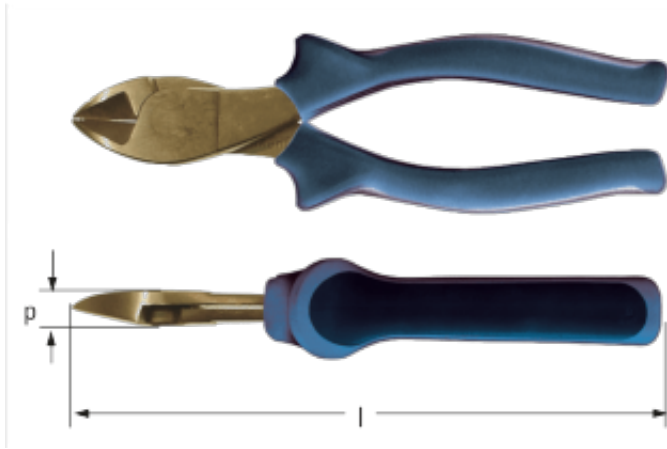

## Pliers, diagonal cutting

Part-No.	G	L	P
EK1550B	170	155	9
EK1800B	185	180	12

## Legend

Part-No.	Part number
G	Weight in grams
L	Length
P	Length