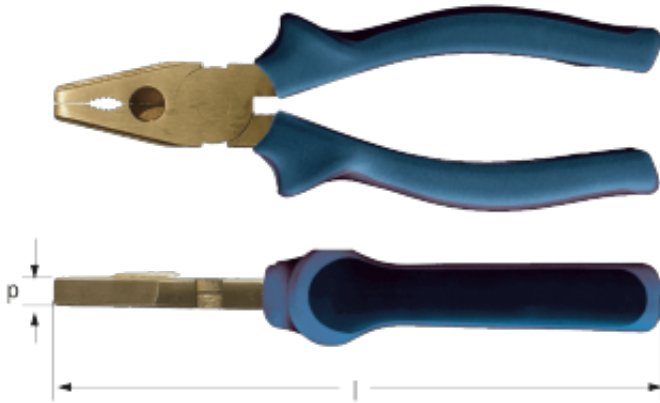

## Pliers, combination, with cutter

Part-No.	G	L	P
EA1700B	285	170	13
EA2000B	343	200	15

## Legend

Part-No.	Part number
G	Weight in grams
L	Length
P	Length