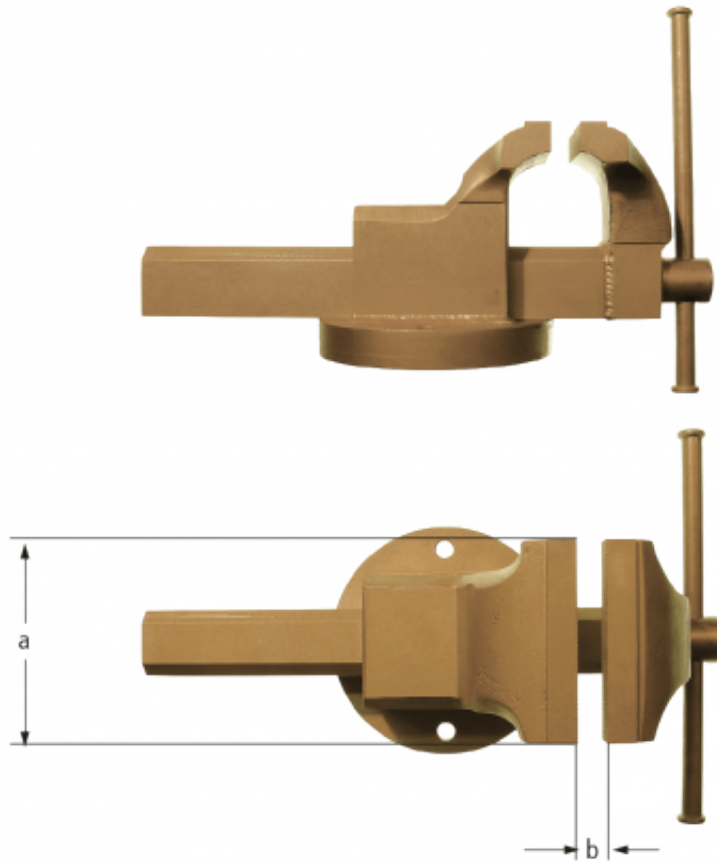

Parallel vice

Part-No.	G	B MAX MM	A MM	ALBZ CUBE
PP0135A	17000	170	130	

Legend

Part-No.	Part number
G	Weight in grams
A	Width