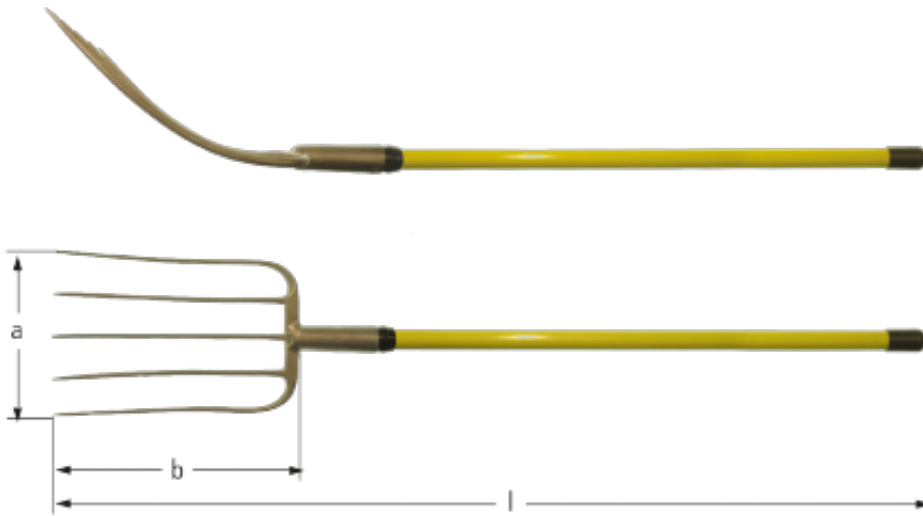

Fork, manure

Part-No.	G	L	A X B
NF0004A	1640	1600	230x330

Legend

Part-No.	Part number
G	Weight in grams
L	Length