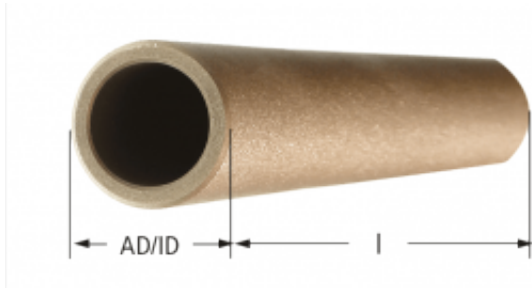

Drive tube

Part-No.	G	AD ID	L
AK1600A	800		600
AK1700A	1450		700
AK1750A	2250		750

Legend

Part-No.	Part number
G	Weight in grams
L	Length