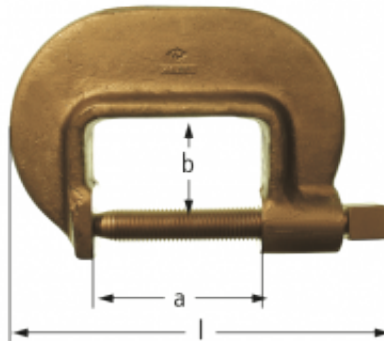

## Clamp

Part-No.	G	L MM	B MM	A MM	ALBZ CUBE
PS0019A	175	79	19	19	
PS0115A	4445	290	75	115	
PS0165A	9244	370	90	165	

## Legend

Part-No.	Part number
G	Weight in grams
L	Length
B	Length
A	Width